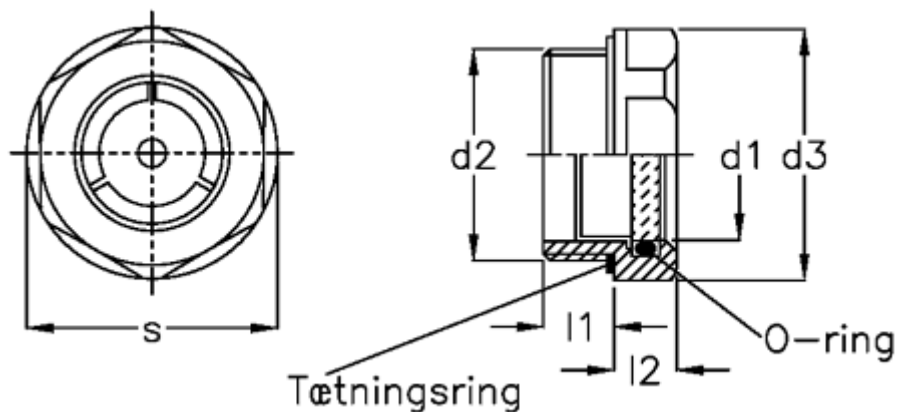

Data Sheet

Article number: 2074318M2615BS

Description: E+G Oil level sight glass GN 743-18-M26x1.5-BS

Measures

d1	= 18
d2	= M26x1.5
d3	= 32
l1	= 9
l2	= 8
Max pressure	= -
Max vacuum mbar	= -
s	= 30